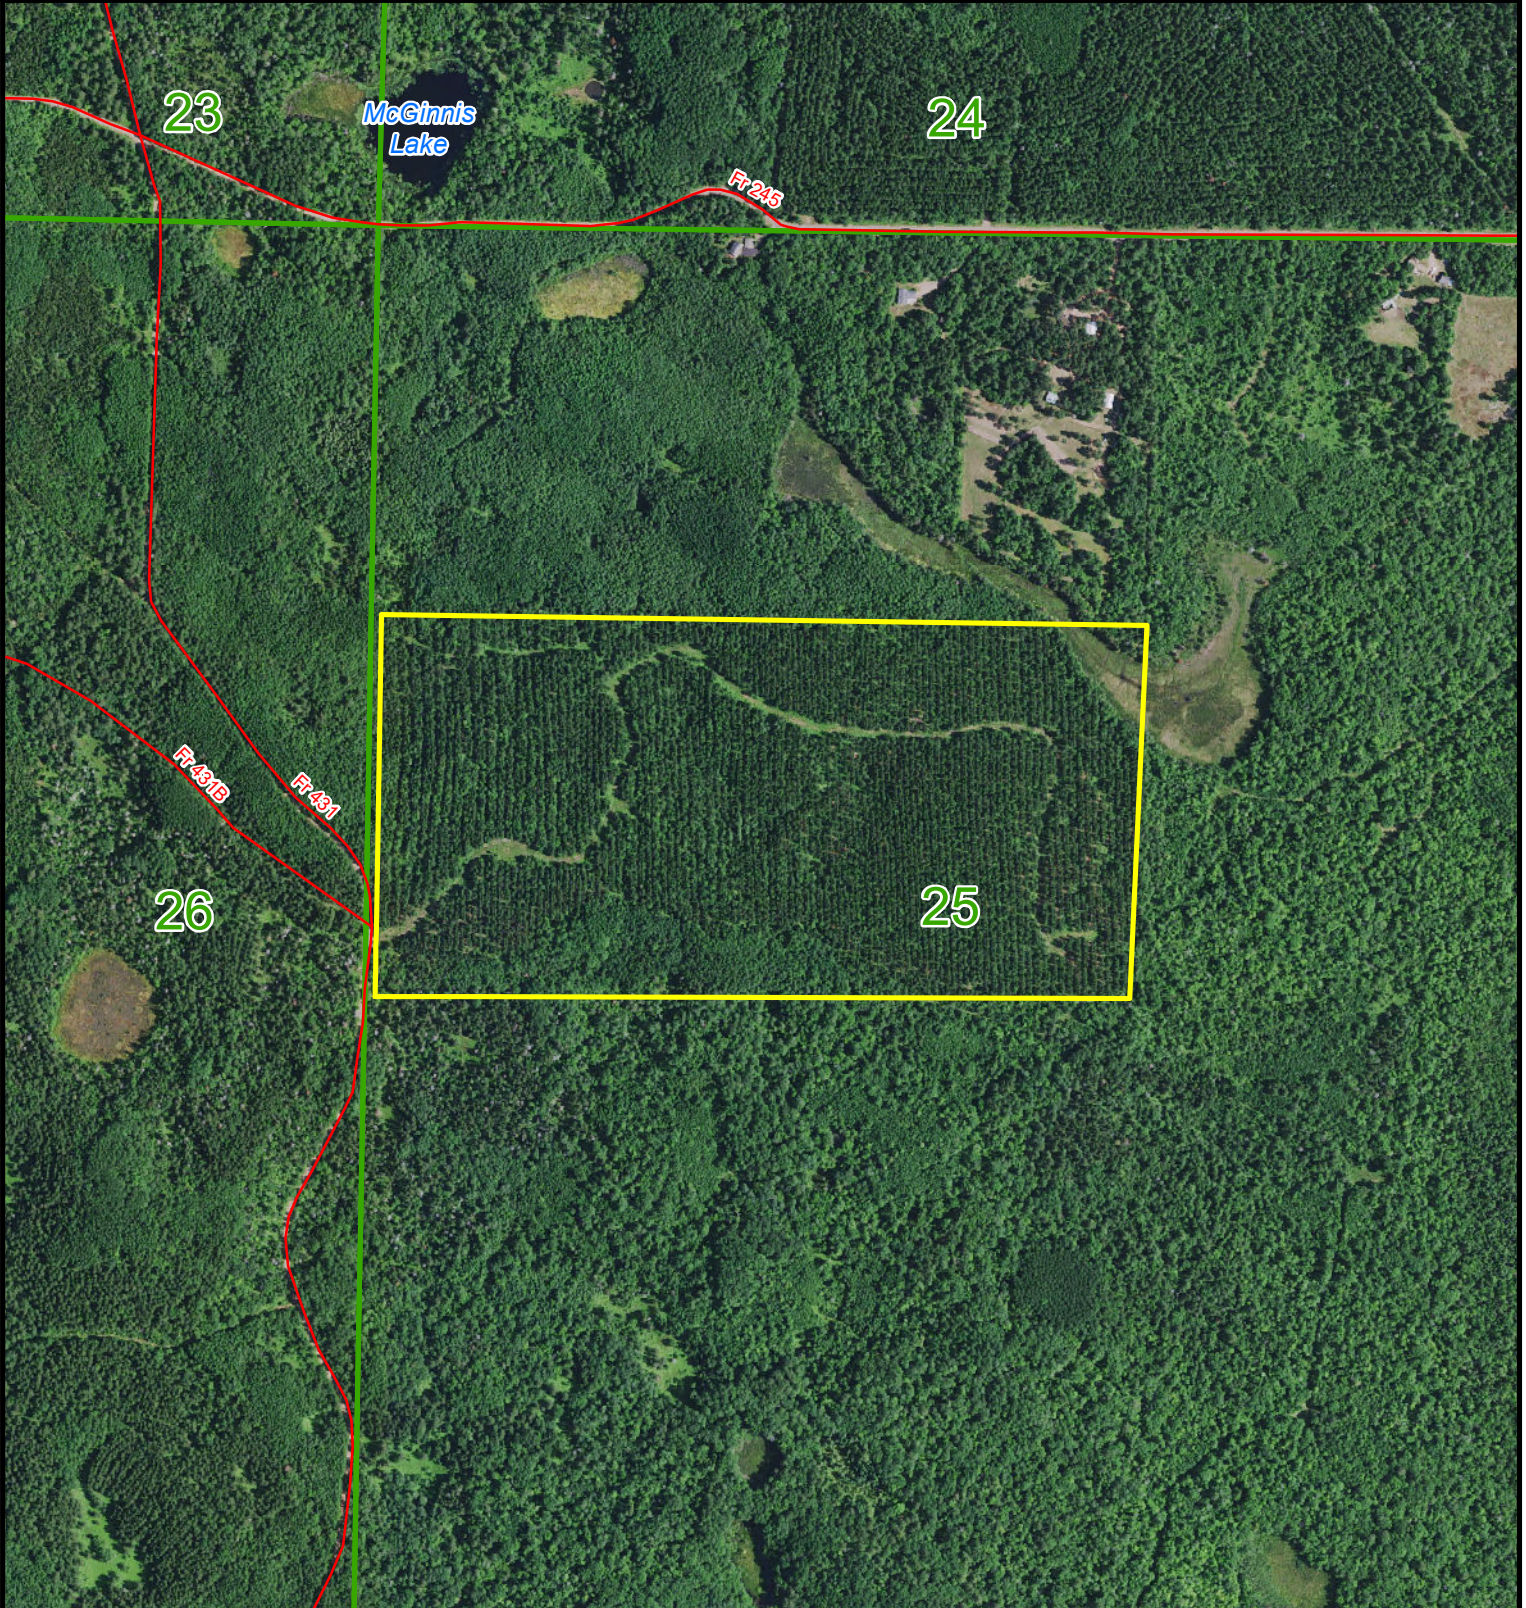

+/- 80 Acres

Tract - 2016

Sale 2016 - Whiskey River

T48N-R6W-S25

Bayfield County

List Price - $148,000.00

Sale Parcel

March 2018