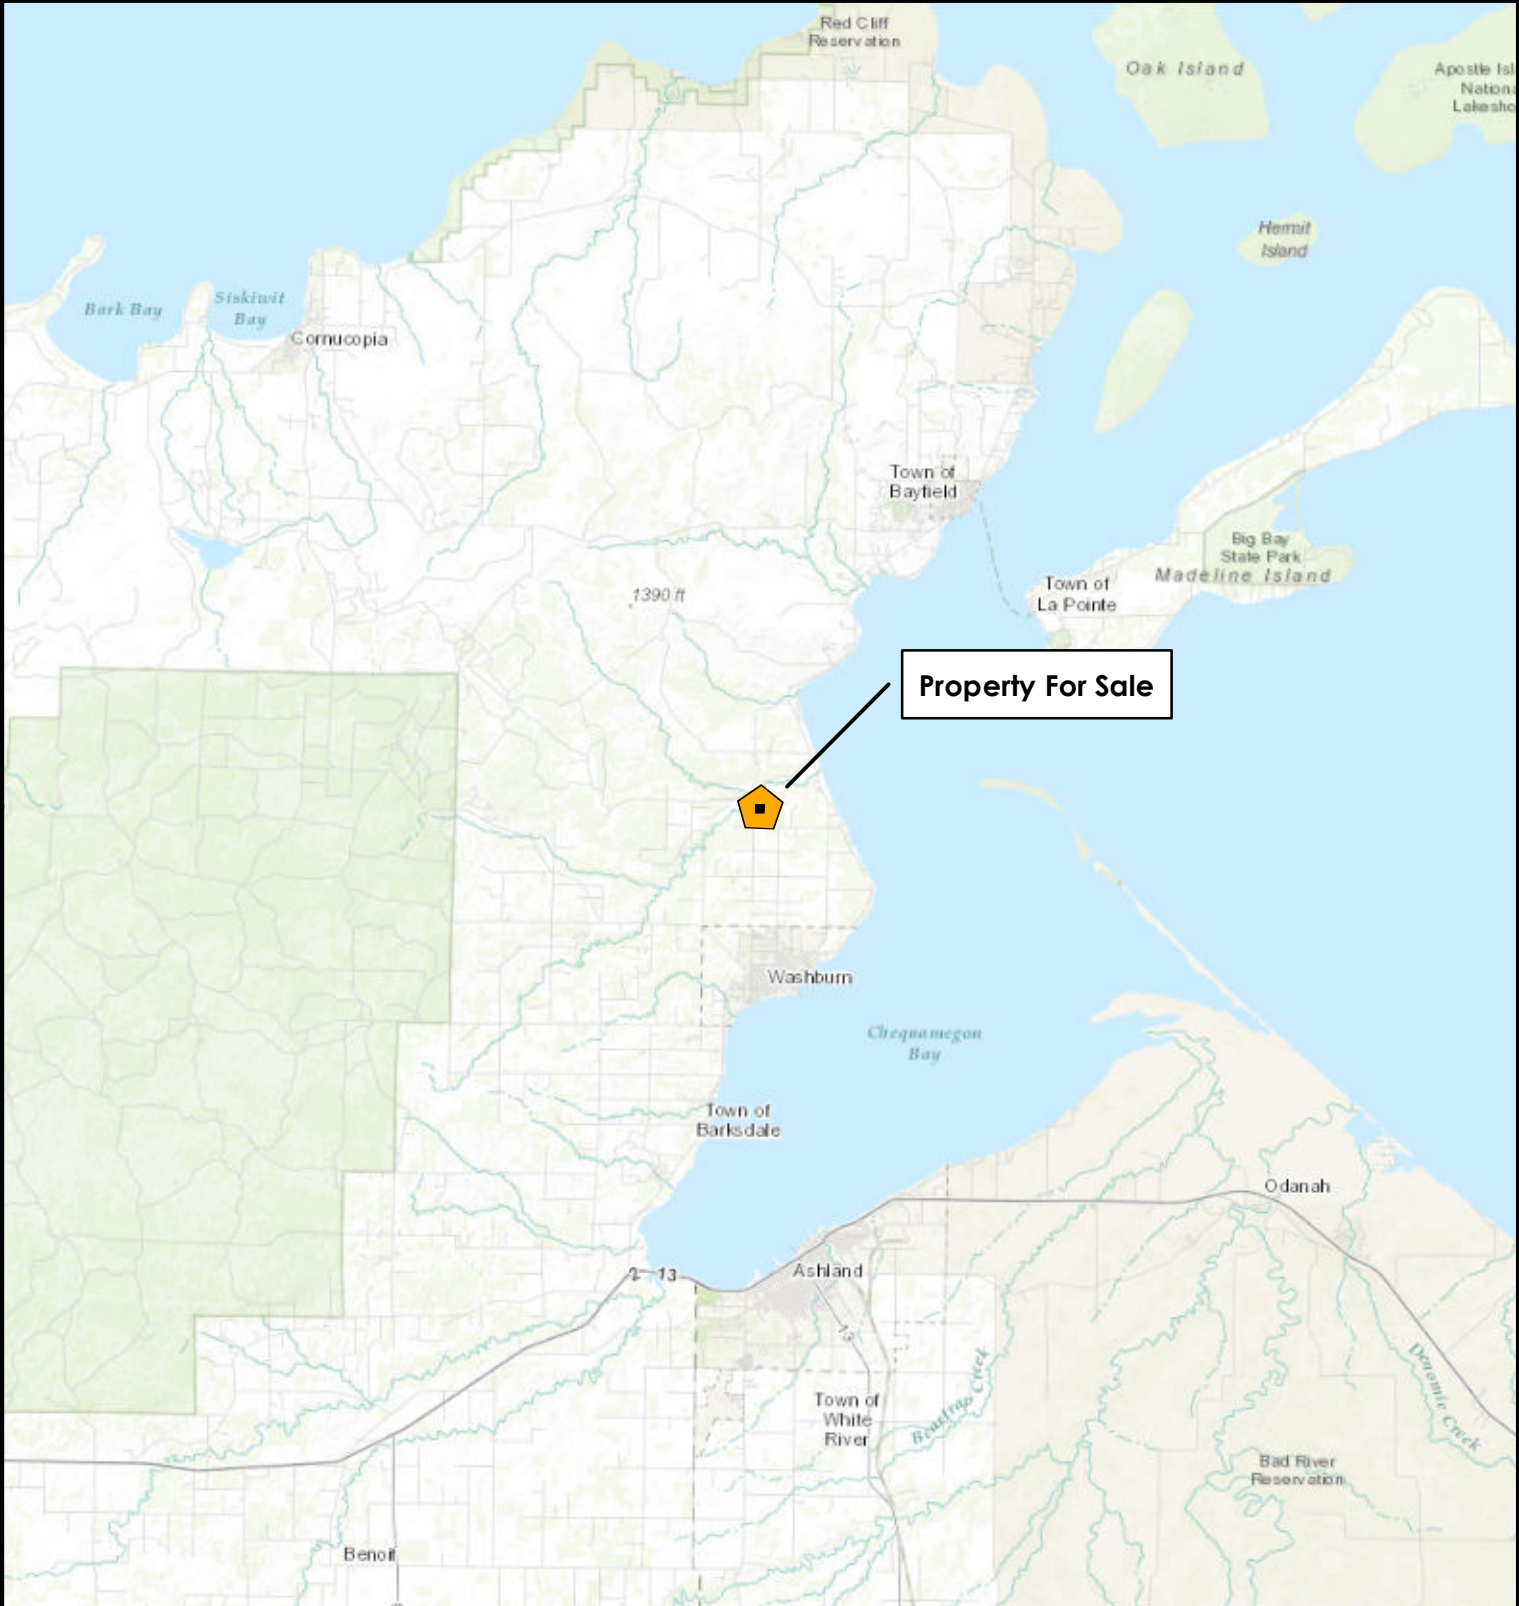

+/- 40 Acres

Tract - 2013

Sale 2013 - Whiskey River

T49N-R7W-S17
Bayfield County
List Price - $51,346.79

October 2017