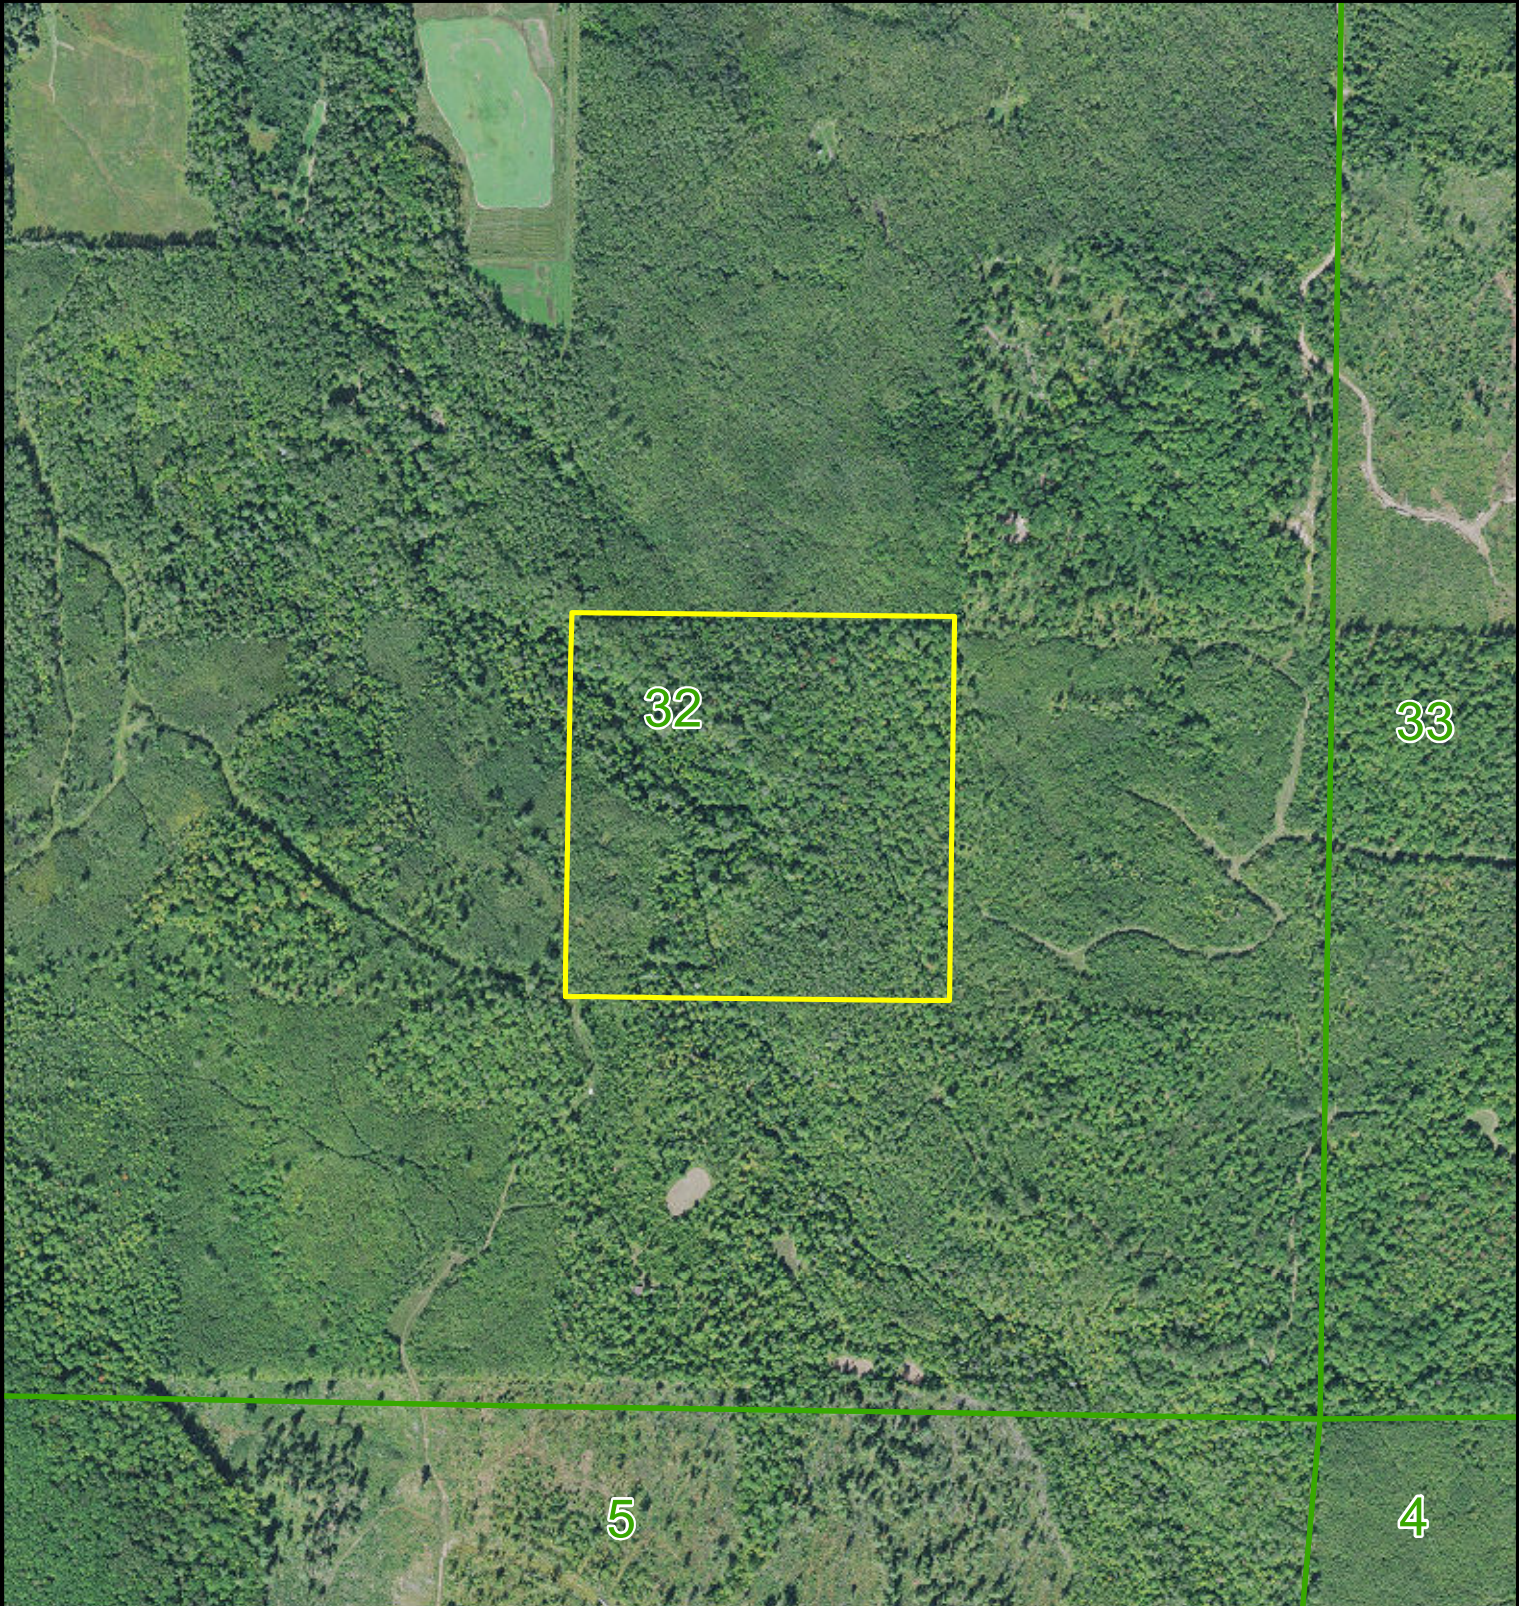

+/- 40 Acres

Tract - 2007

Sale 2007 - Whiskey River

T50N-R7W-S32
Bayfield County
List Price - $61,990.91

Sale Parcel

0 0.075 0.15 Miles

October 2017