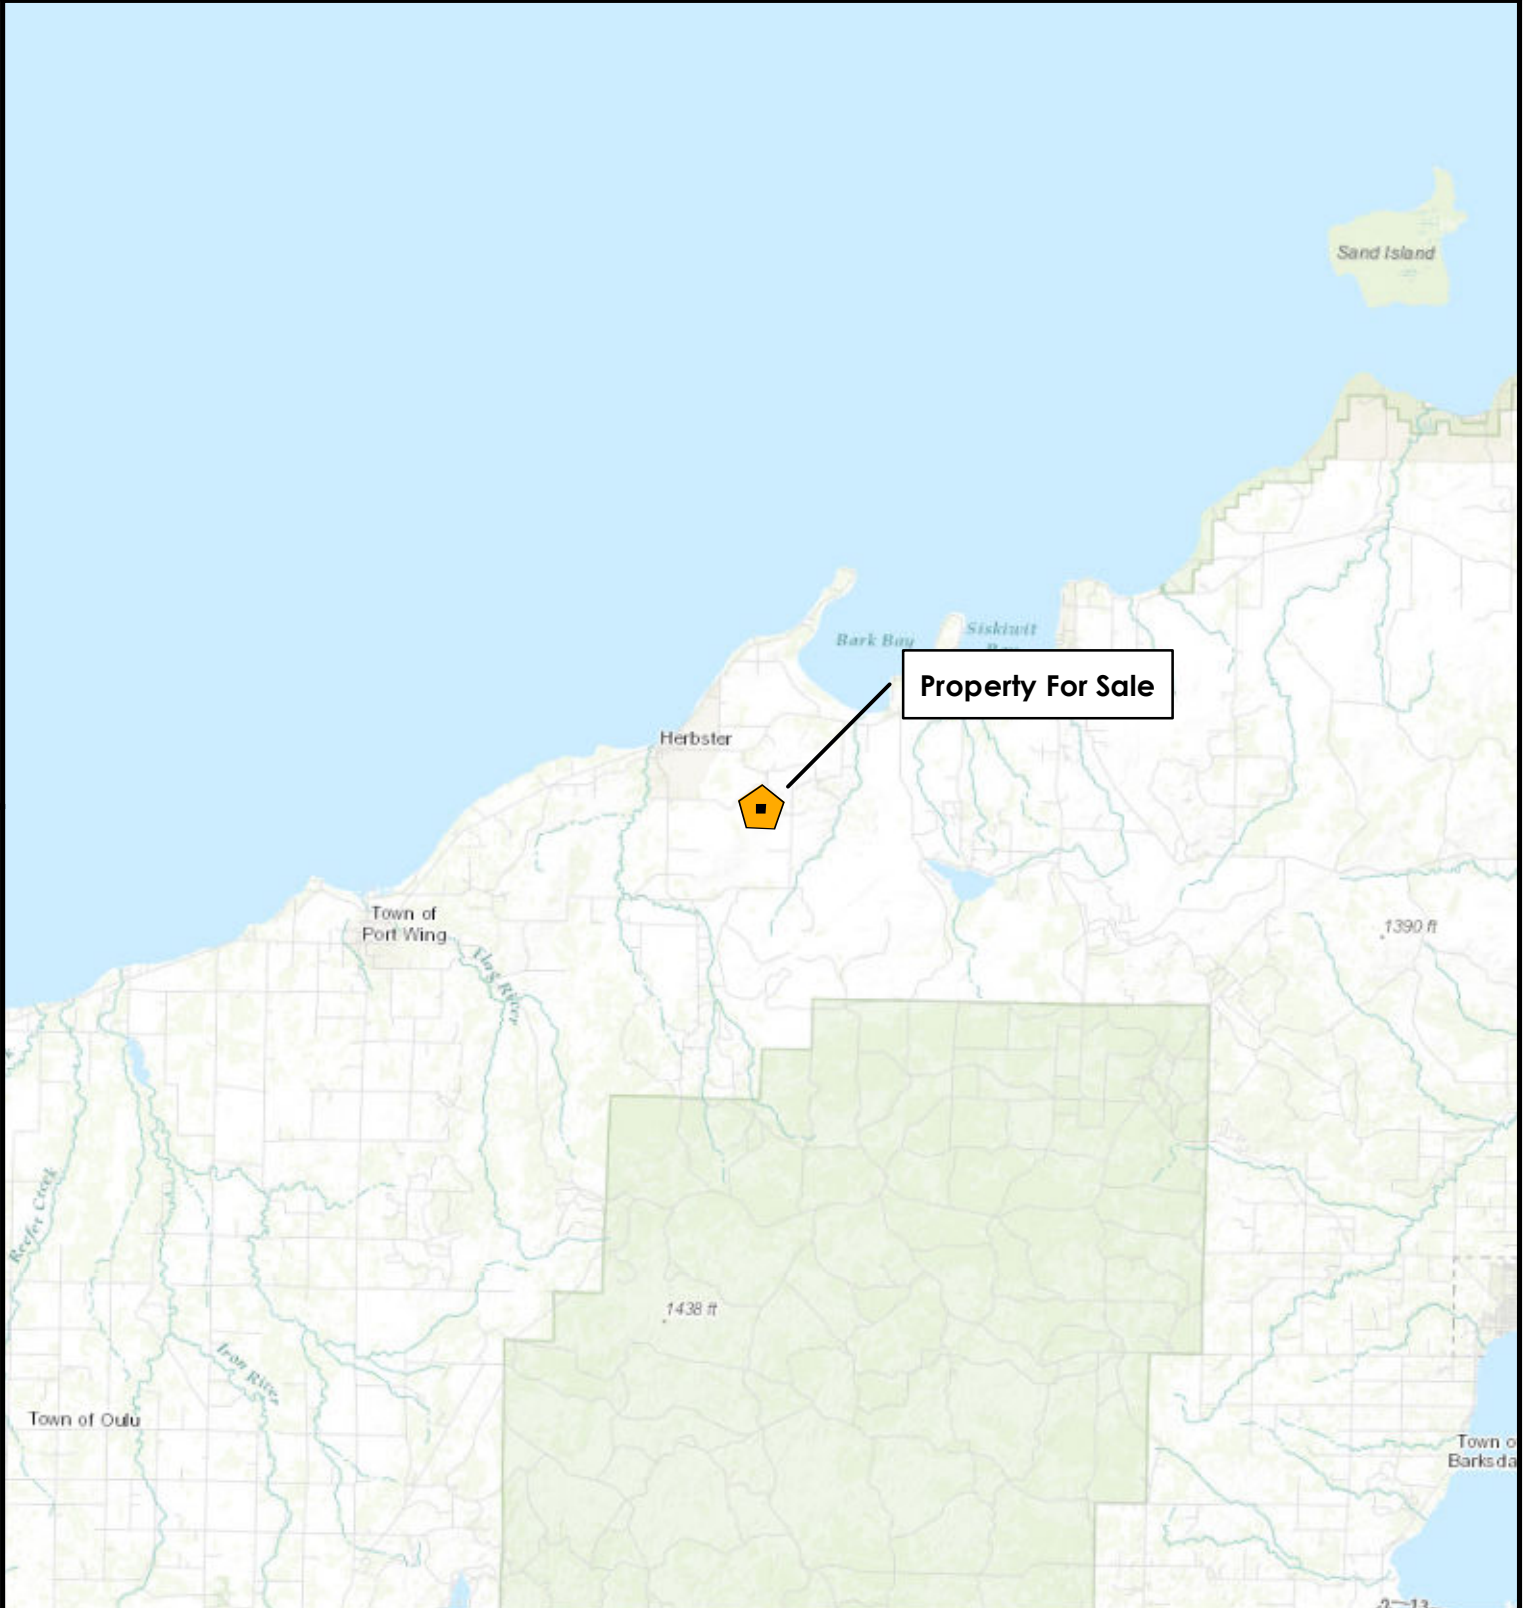

+/- 40 Acres

Tract - 2005

Sale 2005 - Whiskey River

T50N-R7W-S15
Bayfield County
List Price - $49,478.79

October 2017