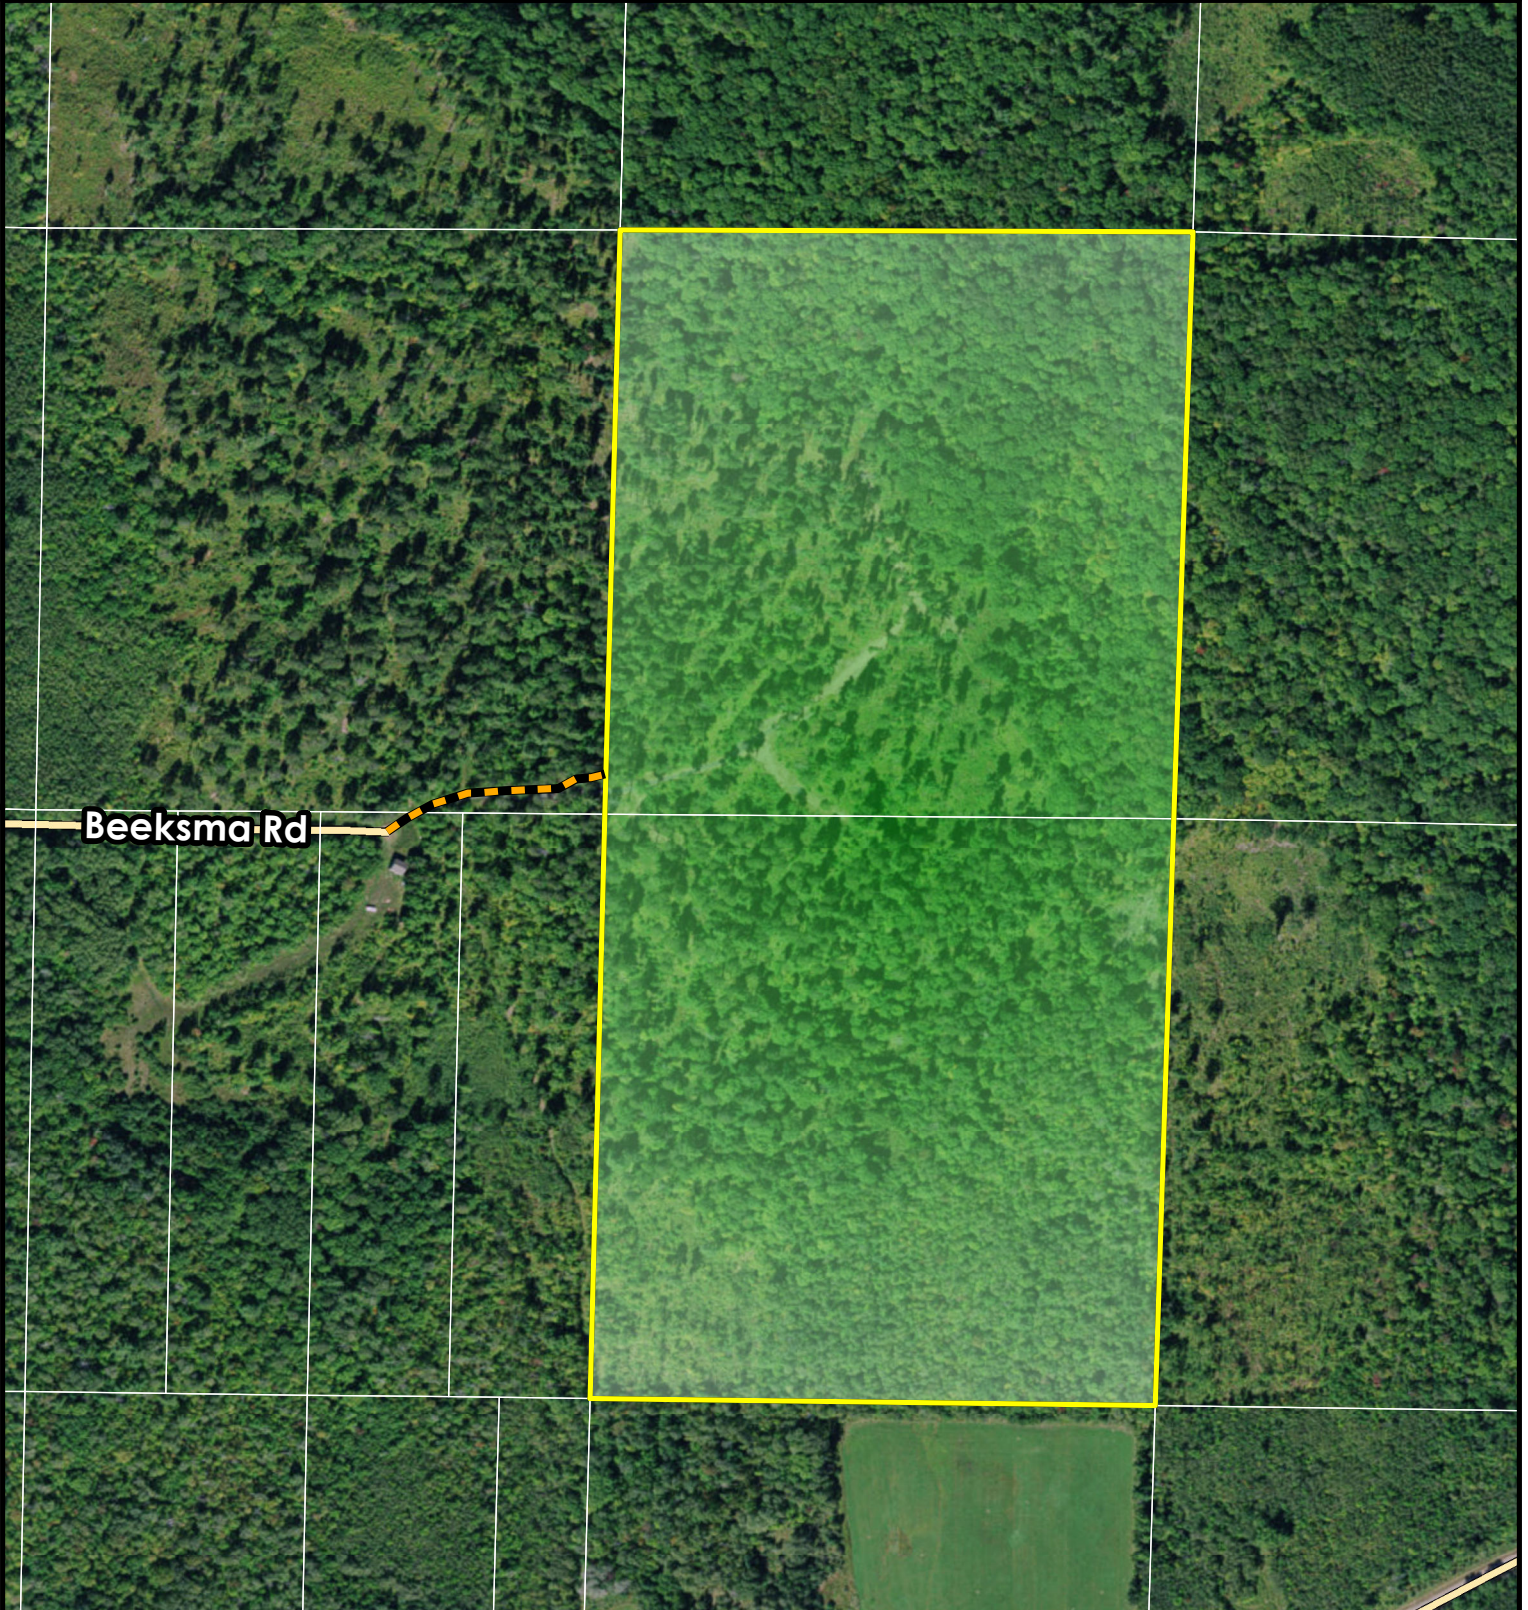

80 Acres

Isaksson Sale 2

Bayfield County, Wisconsin
List Price - $92,000

T50N-R7W-S21

Legend

- Sale Parcel
- Other Available Parcels
- Deeded Access

August, 2017