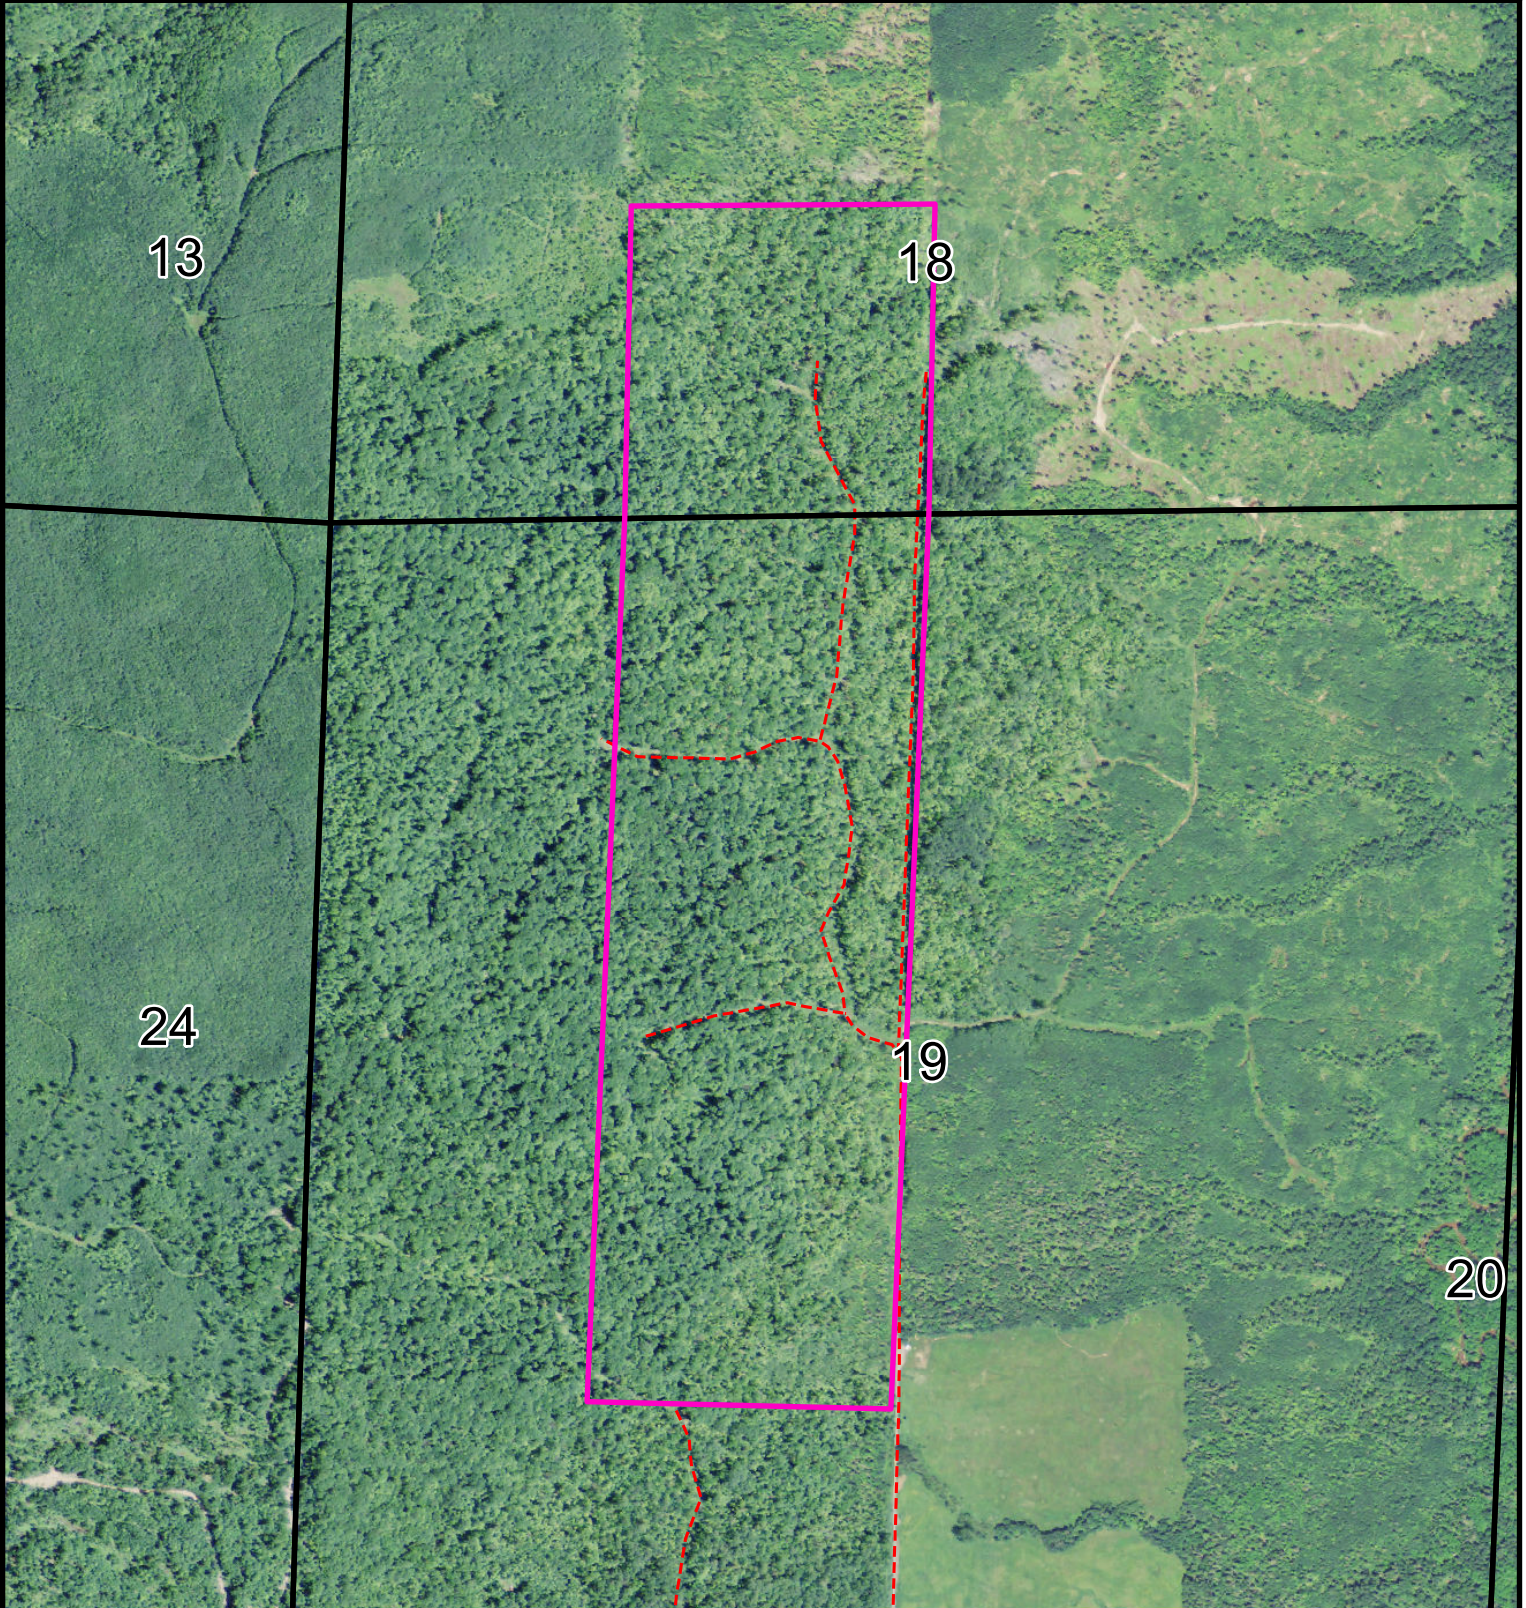

# Tract 32 - Pine River Lumber Co.

Sec. 18 & 19, T50N-R7W, Bayfield Co., Wisconsin

List Price \$272,000.00

**STEIGERWALDT**

Your confidence lands here.

June 2015

 Sale Property Boundary

0 0.15 0.3 Miles

**Map Disclaimer:**  
This map is intended to provide a visual representation of property and geographic features. It is not a legal survey but a depiction of the property based on reasonably available information suitable for the intended purposes. This map shows the approximate relative location of property boundaries but was not prepared by a professional land surveyor. The use of this map is limited to applications consistent with the intent and accuracy of the map and source data. It may not be sufficient or appropriate for legal, engineering, or surveying purposes. No guarantees or warranties are expressed. This map is not a survey of the actual boundary of any property this map depicts.