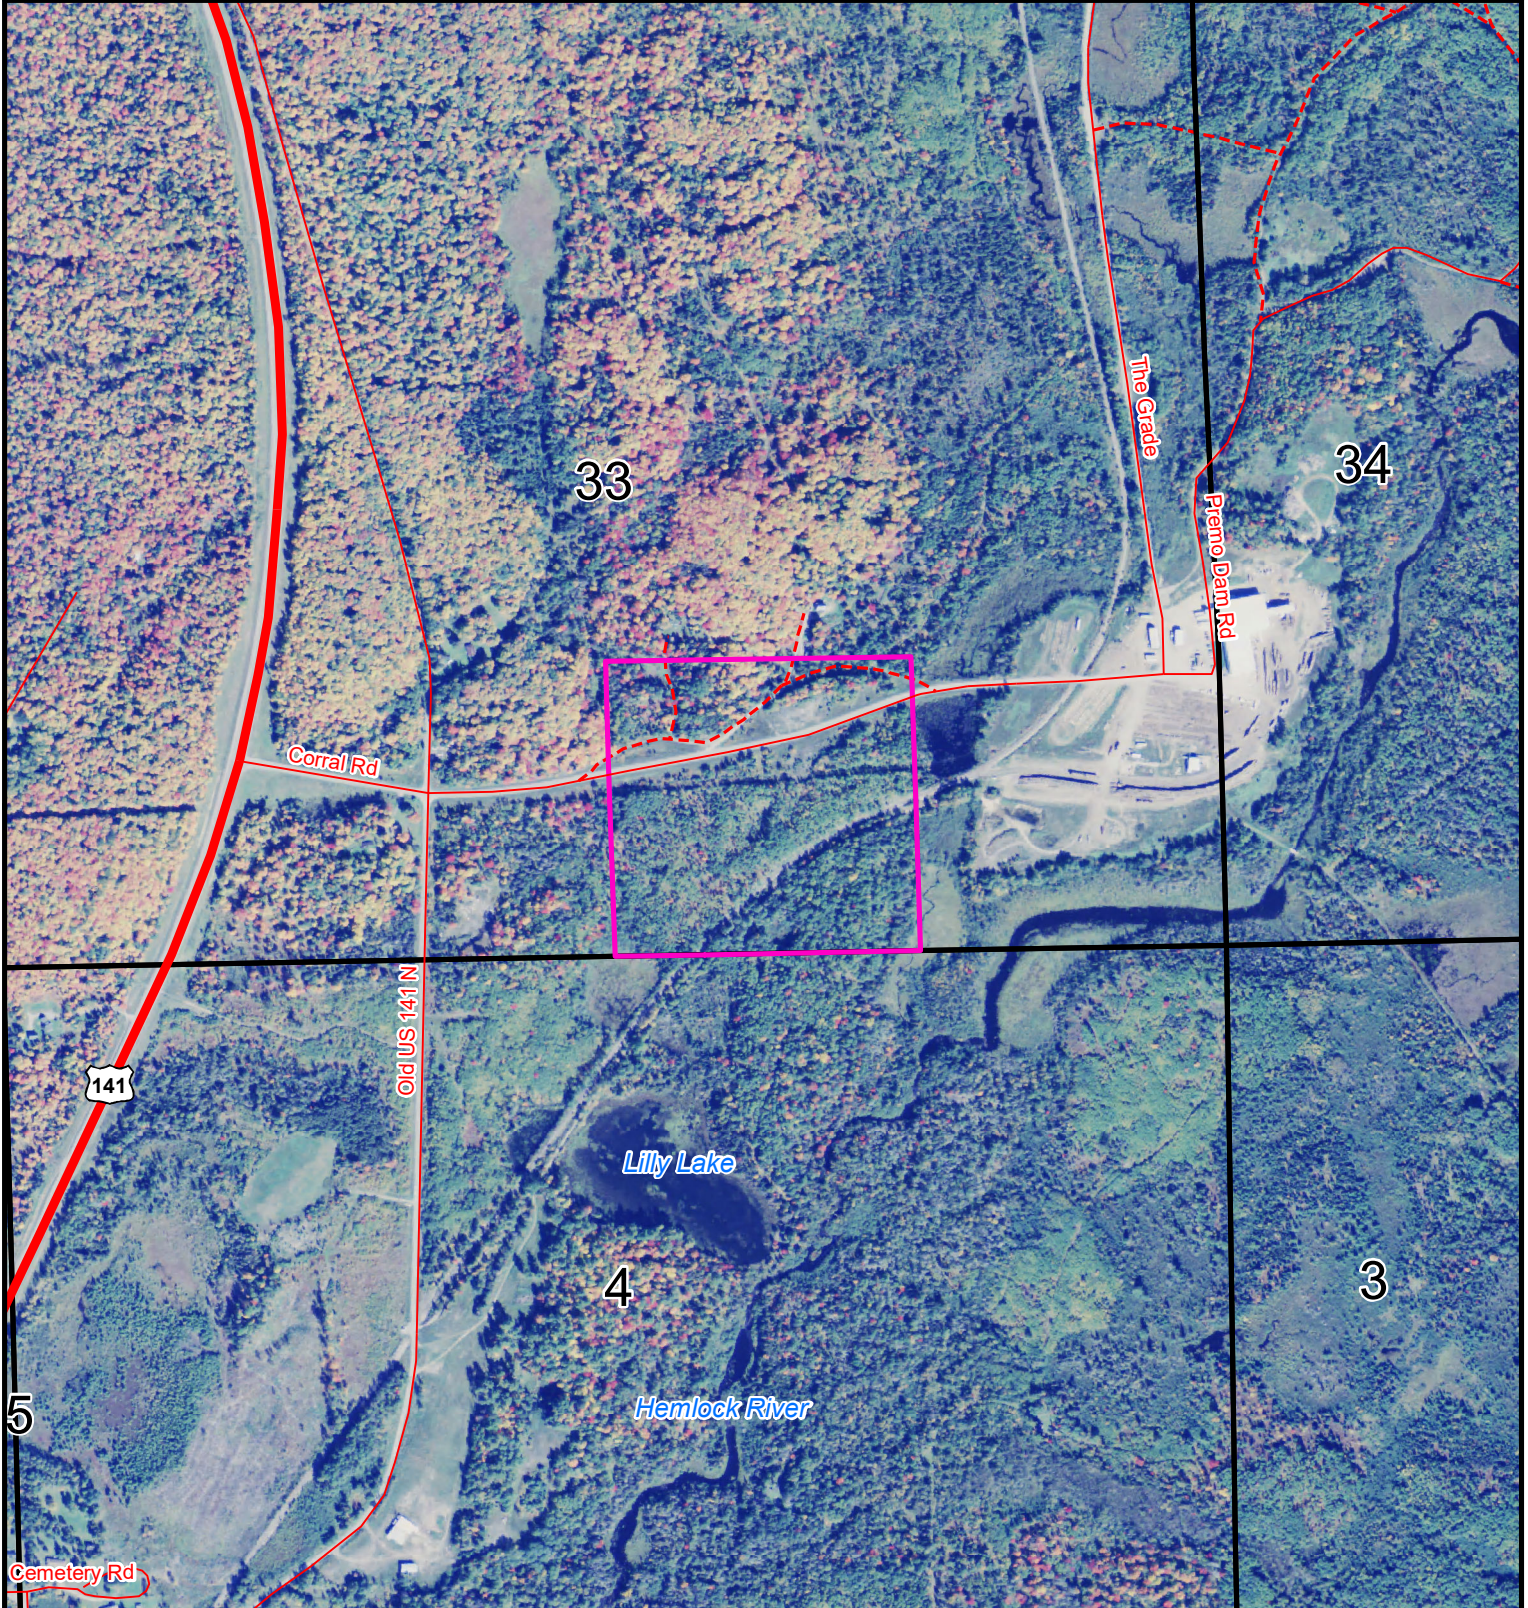

# Tract 15 - Pine River Lumber Co.

Sec. 33, T45N-R33W, Iron Co., Michigan

List Price \$35,000.00

**STEIGERWALDT**  
Your confidence lands here.

November 2017

 Sale Property Boundary

**Map Disclaimer:**  
This map is intended to provide a visual representation of property and geographic features. It is not a legal survey but a depiction of the property based on reasonably available information suitable for the intended purposes. This map shows the approximate relative location of property boundaries but was not prepared by a professional land surveyor. The use of this map is limited to applications consistent with the intent and accuracy of the map and source data. It may not be sufficient or appropriate for legal, engineering, or surveying purposes. No guarantees or warranties are expressed. This map is not a survey of the actual boundary of any property this map depicts.