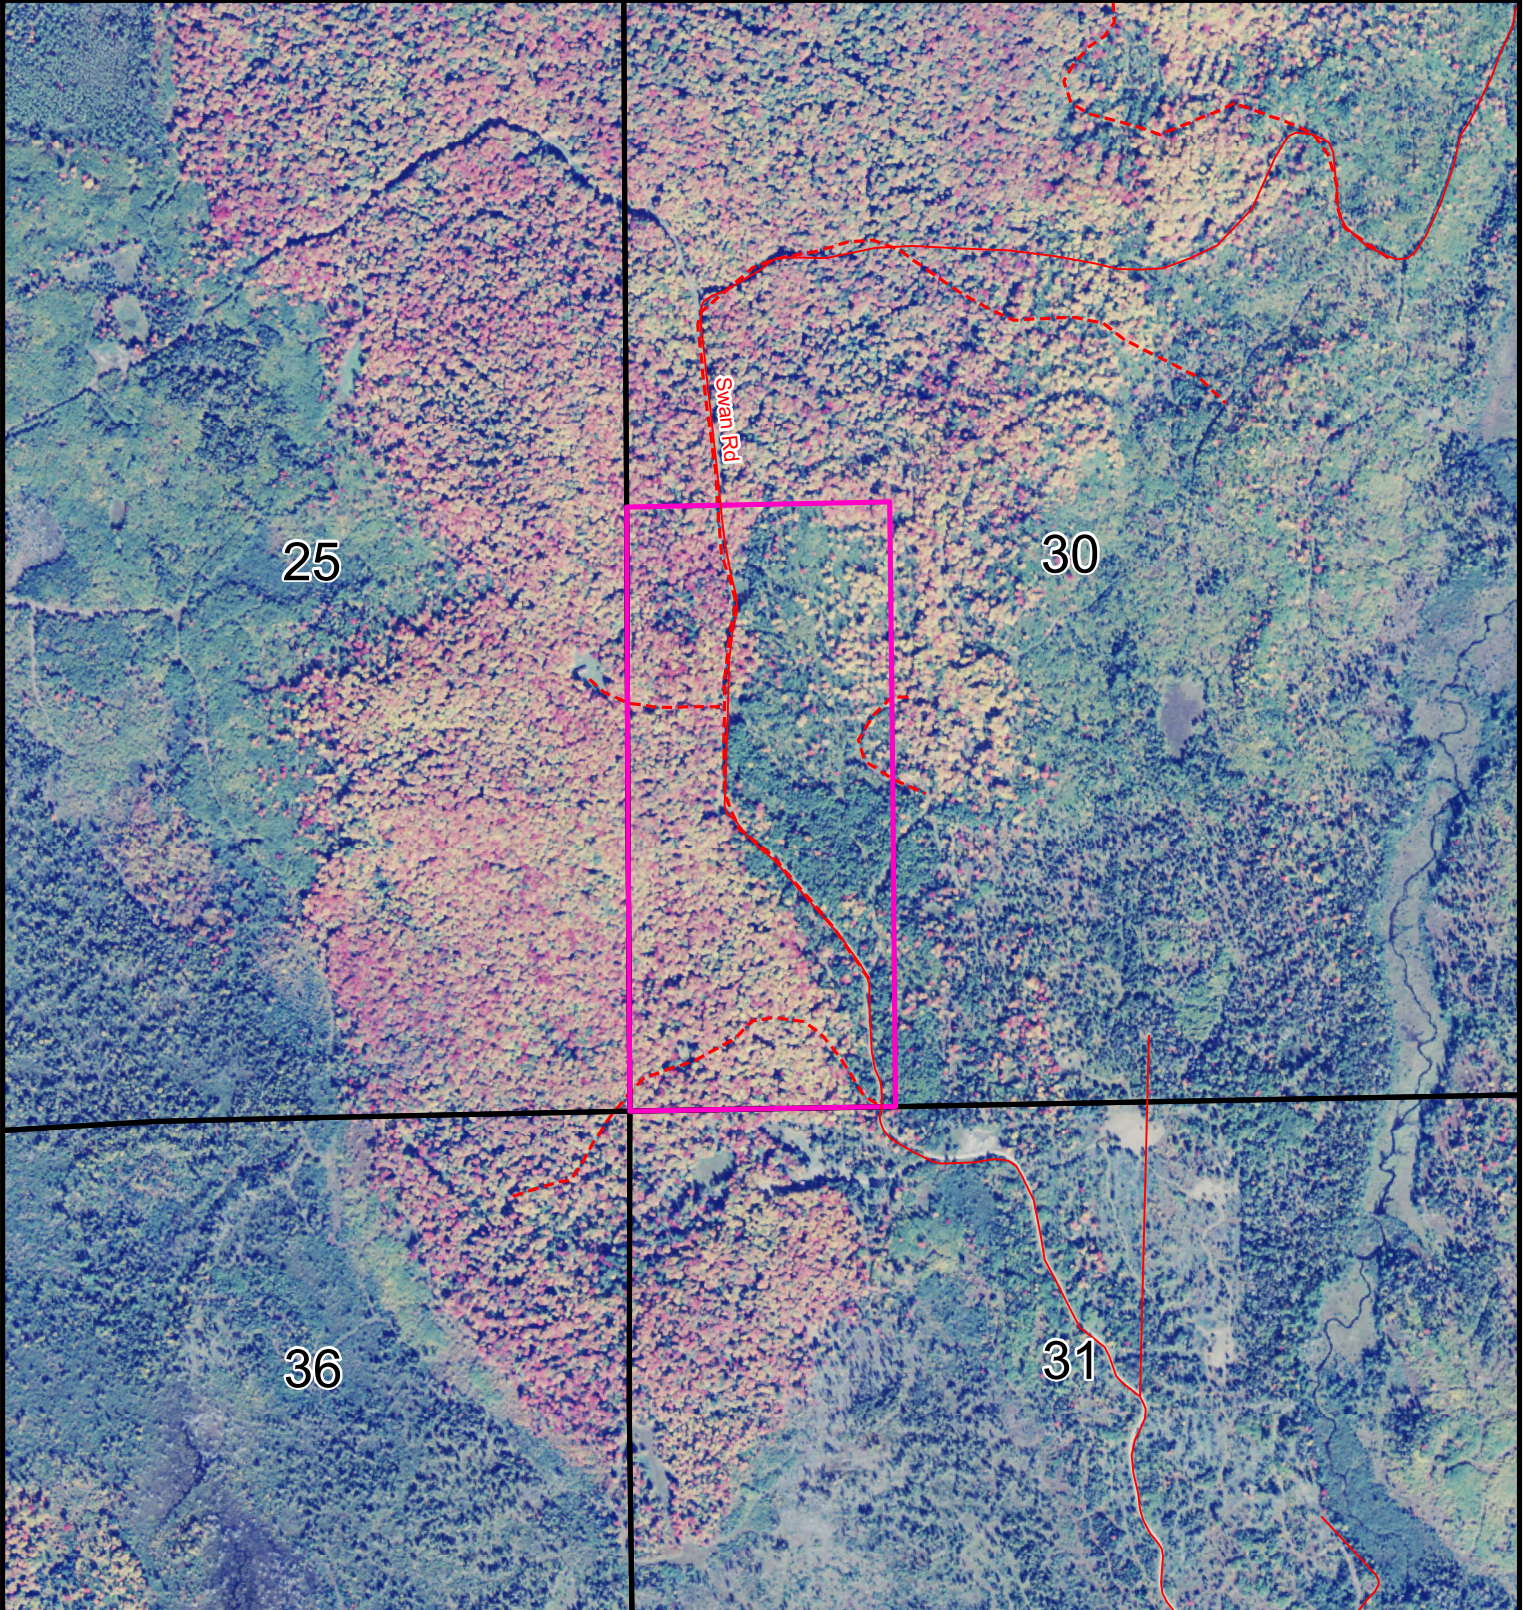

77.33 Acres

Tract 13 - Pine River Lumber Co.

Sec. 30, T45N-R33W, Iron Co., Michigan

List Price \$95,000.00

STEIGERWALDT

Your confidence lands here.

November 2017

 Sale Property Boundary

Map Disclaimer:
 This map is intended to provide a visual representation of property and geographic features. It is not a legal survey but a depiction of the property based on reasonably available information suitable for the intended purposes. This map shows the approximate relative location of property boundaries but was not prepared by a professional land surveyor. The use of this map is limited to applications consistent with the intent and accuracy of the map and source data. It may not be sufficient or appropriate for legal, engineering, or surveying purposes. No guarantees or warranties are expressed. This map is not a survey of the actual boundary of any property this map depicts.